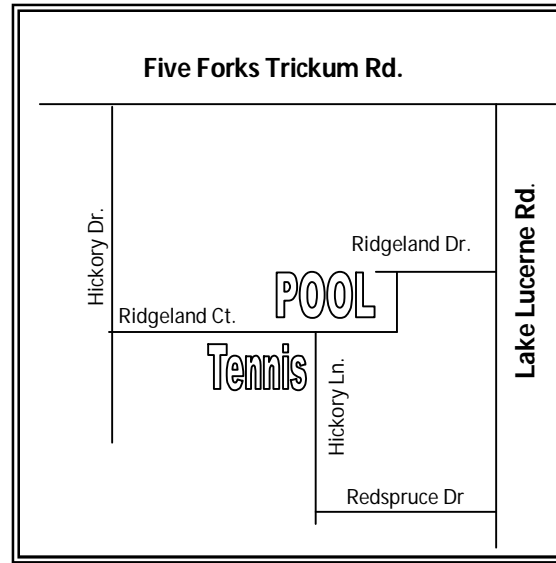

Summer Fun—Made Easy

Ridgeland Forest Swim and Racquet Club (RFSRC) is a private, self-managed club, geared toward- providing a friendly environment for local area members.

Member benefits include;

- Certified life-guards
- 9' foot deep end with diving board
- Two covered pavilions
- Social events for kids, teens, families, and adults
- Access to our tennis courts

Beat the heat...Enjoy family fun all summer long.

Located in the Ridgeland Forest Neighborhood

2010 Pool Hours*

MONDAY Noon—8pm

TUESDAY Noon—8pm

WEDNESDAY Noon—8pm

THURSDAY Noon—8pm

FRIDAY Noon—10pm

SATURDAY Noon—10pm

SUNDAY Noon—8pm

* tentative based on 2009 season

Ridgeland Forest Swim and Racquet Club

"A Family Club for Our Families"

**SWIM FREE
MEMORIAL
DAY
WEEKEND**

1470 Ridgeland Ct.
Lilburn 30047