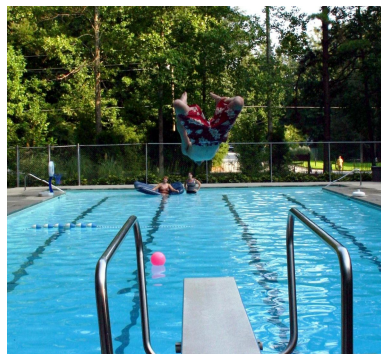

Imagine yourself here this summer!

Membership Options

Choose a membership plan that meets your families needs.

Equity Membership

Preferred by members who are homeowners and families committed to living in this area. Annual rate of $300, one-time equity payment of $400, and $100 maintenance fee* after year one.

Sponsored Members

Great for new families or families who want to try out the club. Annual rate of $375, $100 maintenance fee* after year one.

* Maintenance Fee can be worked off by members during the pool season by taking part in work days.

If you are looking for relaxing family-fun, please contact our Membership Chair, Pattiann Taylor at 678-924-9683 or email us at membership@ridgelandforest.com for more information.

SPECIAL OFFER TO NEW MEMBERS

Redeem this flyer in exchange for ten guest passes valid for the 2010 Season —

$30 Value!

Offer only valid for first-time members at the completion of the application process.